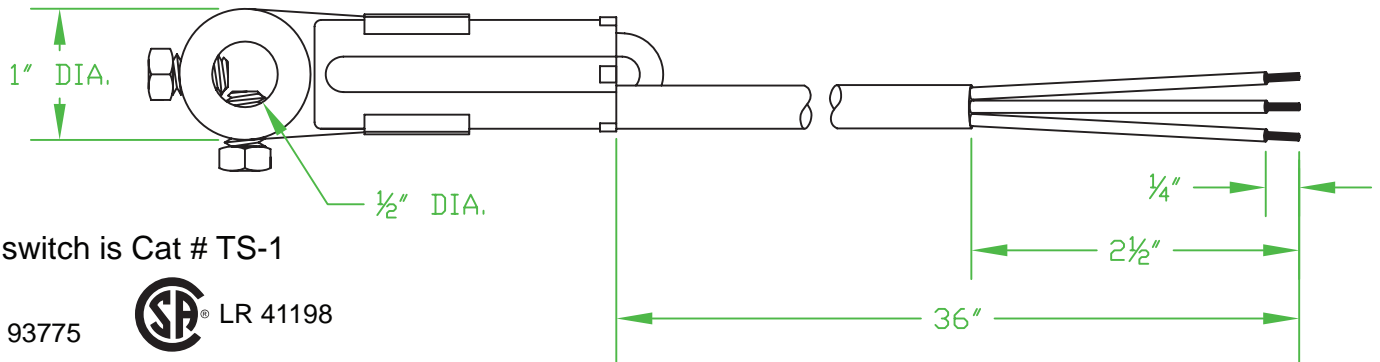

NORMALLY CLOSED CONTACT
CLOSED WHEN LEAD END OF
SWITCH IS UP

Internal switch is Cat # TS-1

RATINGS:

1 AMP @ 120 VAC
1 AMP @ 24 VDC

STORAGE:

NORMAL SHELF TYPE STORAGE, TEMPERATURE
BETWEEN -38°F AND 105°F

INSTALLATION:

MOUNT ON 1/2" SHAFT, TIGHTEN BOLT, ROUTE WIRE TO AVOID PHYSICAL DAMAGE TO WIRES. CONNECT WIRES BY COLOR CODE. BLACK - COMMON, RED - NORMALLY OPEN, BLUE - NORMALLY CLOSED.

APPLY THE SWITCH WITHIN THE RATED VOLTAGE AND CURRENTS. THE UNIT CONTAINS A SMALL AMOUNT OF MERCURY. IF THE SWITCH FAILS, PLEASE RETURN IT TO MDI OR DISPOSE OF IT PROPERLY.