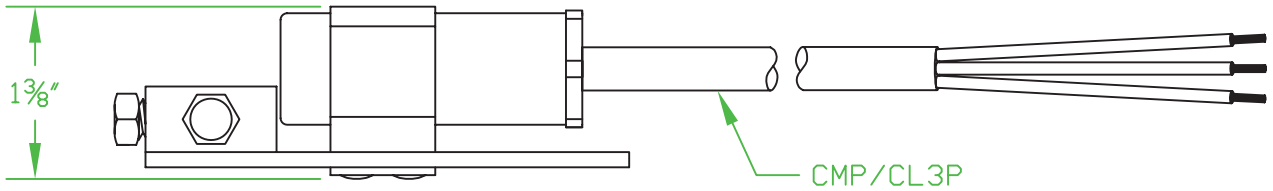

NORMALLY CLOSED CONTACT
CLOSED WHEN LEAD END OF
SWITCH IS UP

Internal switch is Cat # TS-1

RATINGS:

1 AMP @ 120 VAC
1 AMP @ 24 VDC

STORAGE:

NORMAL SHELF TYPE STORAGE, TEMPERATURE
BETWEEN -38°F AND 105°F

INSTALLATION:

MOUNT ON 1/2" SHAFT, TIGHTEN BOLT, ROUTE WIRE TO AVOID PHYSICAL DAMAGE TO WIRES. CONNECT WIRES BY COLOR CODE. BLACK - COMMON, RED - NORMALLY OPEN, BLUE - NORMALLY CLOSED.

APPLY THE SWITCH WITHIN THE RATED VOLTAGE AND CURRENTS. THE UNIT CONTAINS A SMALL AMOUNT OF MERCURY. IF THE SWITCH FAILS, PLEASE RETURN IT TO MDI OR DISPOSE OF IT PROPERLY.